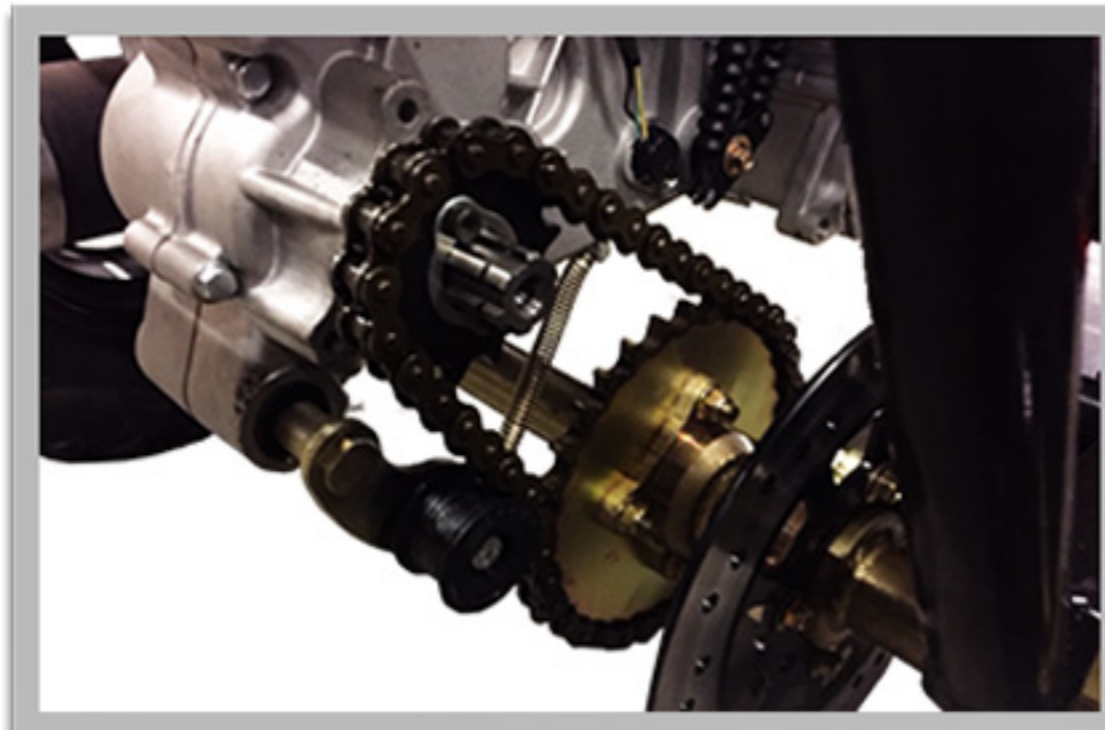

SAND SNPER 150

**Robust, Durable
&
Affordable!!**

SAND SNIPER 150

**The most luxurious & top quality 150 Go Kart in the market!
Reliable high quality mini buggy with Full Automatic CVT Transmission**

**INCLUDING SO MANY OPTIONAL ITEMS IN THE BASIC EDITION
WITHOUT ANY EXTRA CHARGE.**

SAND SNIPER 150

SAND SNIPER 150

MSRP \$2,799

HEAD LIGHT

SPARE TIRE

CHAIN GUIDE

HARD TOP CANOPY

DISK BRAKE

Specifications

ENGINE	
Displacement	149cc
Horsepower	8.50 HP
Type	Single Cylinder 4-Stroke
Cooling	Forced Air-Cooled
Ignition	C.D.I
Starter System	Electric
Drive Train	
Transmission	Fully Automatic
Drive System	Belt
Final Drive	Axle
Chassis / Suspension	
Suspension Front	Independent Dual A-Arm
Suspension Rear	Independent Swing Arm
Brakes	
Front	Dual Ventilated Hydraulic Disc
Rear	Single Ventilated Hydraulic Disc
Dimensions	
L X W X H	91.0 X 57.0 X 55.0 in
Wheel Base	69.00
Fuel Capacity	2.64 Gallons
Vehicle Weight	675 lbs
Load Capacity	441 lbs
Rider Capacity	2 person
Ground Clearance	9.45 in